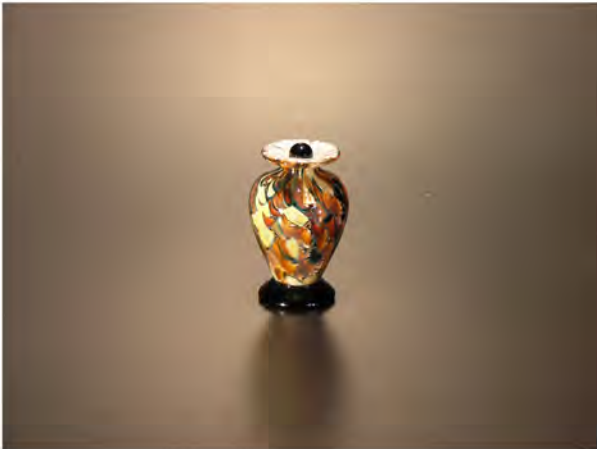

Mediterranean Urn & Memento

These hand-crafted glass art pieces are an exclusive offering of Christy's collection. Primary and earth tone colors are shaped together in molten glass to create a "one of a kind" vessel that is as beautiful and unique as the individual it will be selected for.

Urn

RG101

Height 1- $\frac{1}{4}$ "
Width 6 $\frac{3}{4}$ "
Cubic Inch 195
Weight 6.5 lbs

Memento

RG102

4"
2 $\frac{1}{2}$ "
15 oz
1 lb

Because each piece is hand-blown, please allow for variances in colors. Also, cubic inch capacities are approximate.